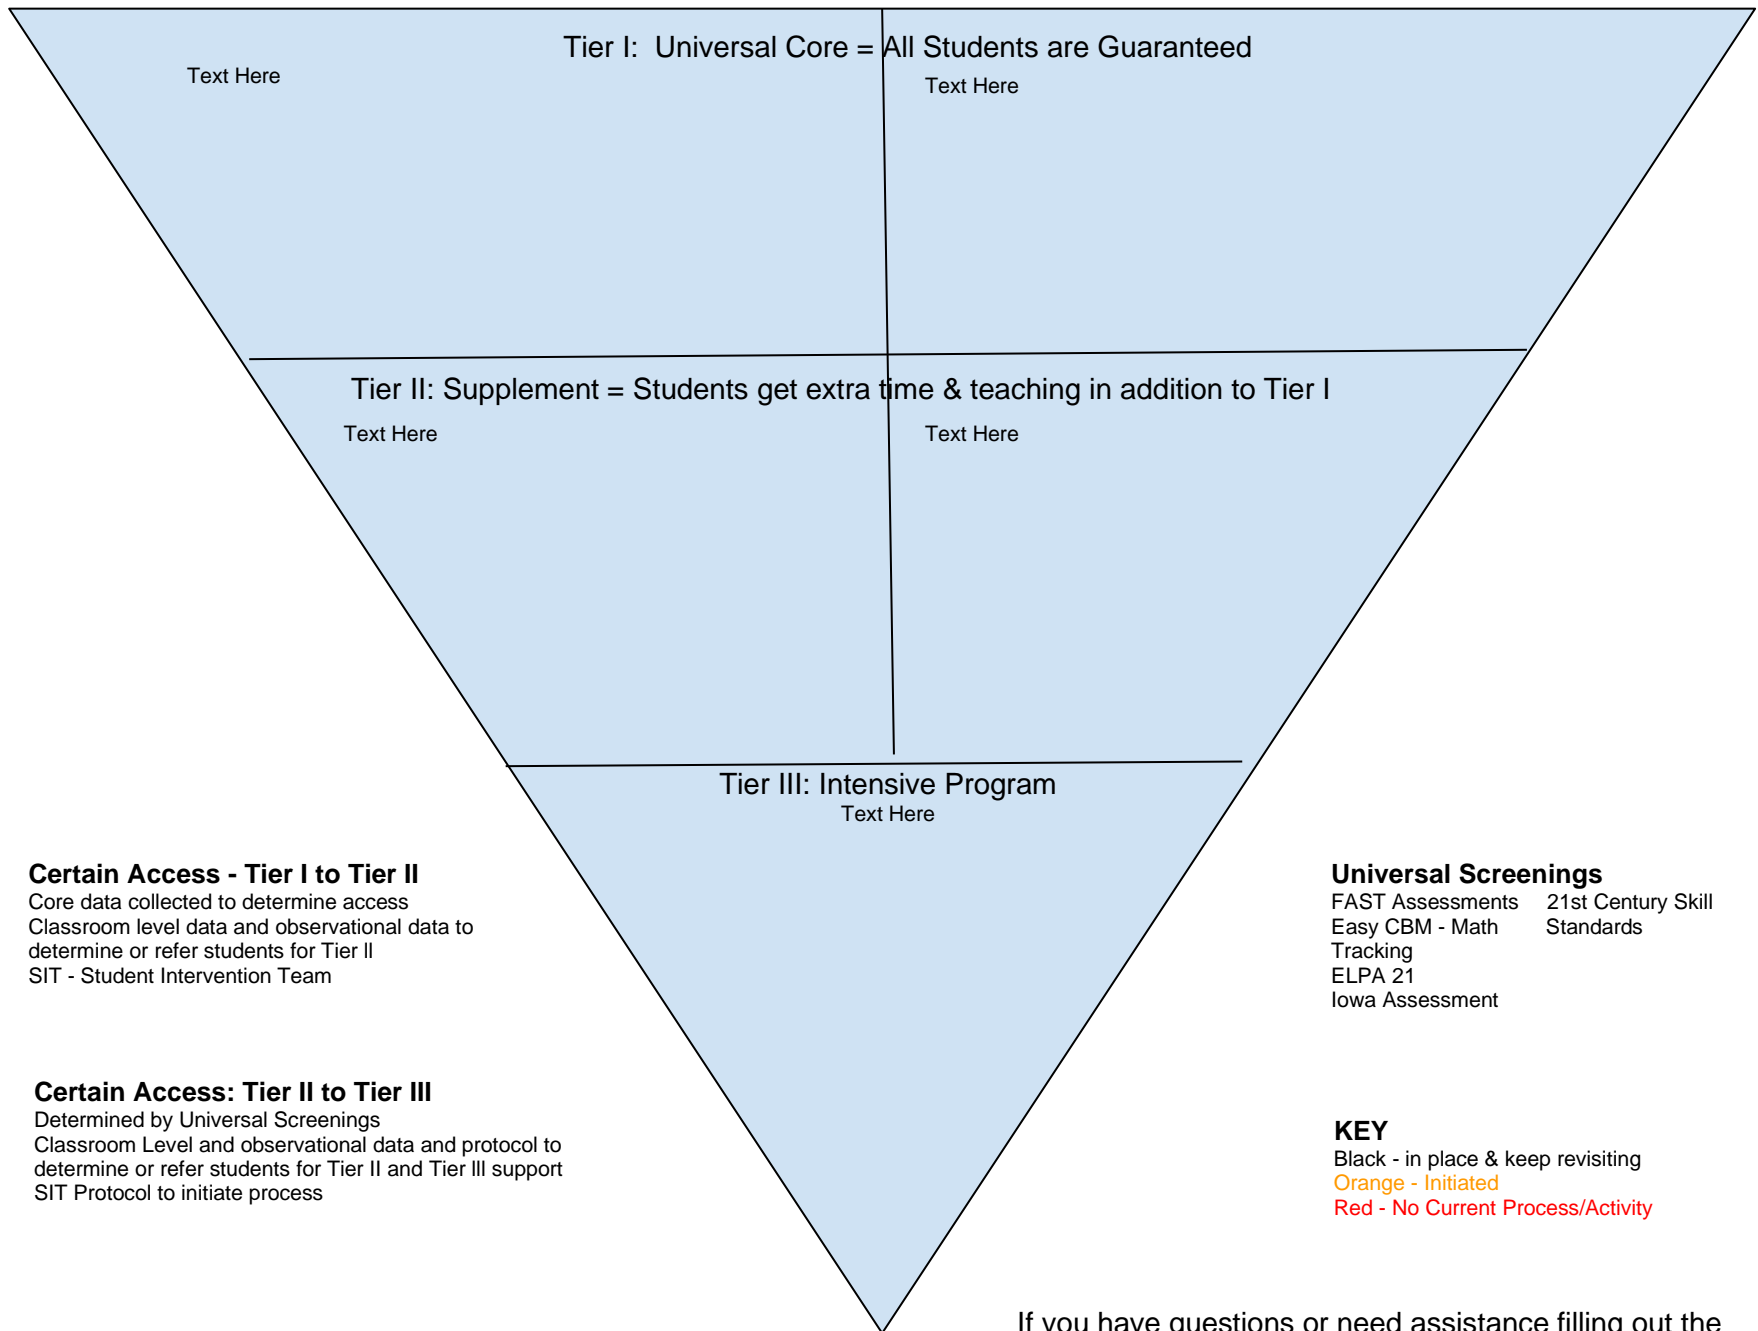

NAME of SCHOOL - MTSS Pyramid of Student Learning Supports

If you have questions or need assistance filling out the pyramid contact Ryan Allen, President of FIRE Foundation of NW Iowa, ignite@firefoundationwiowa.org.